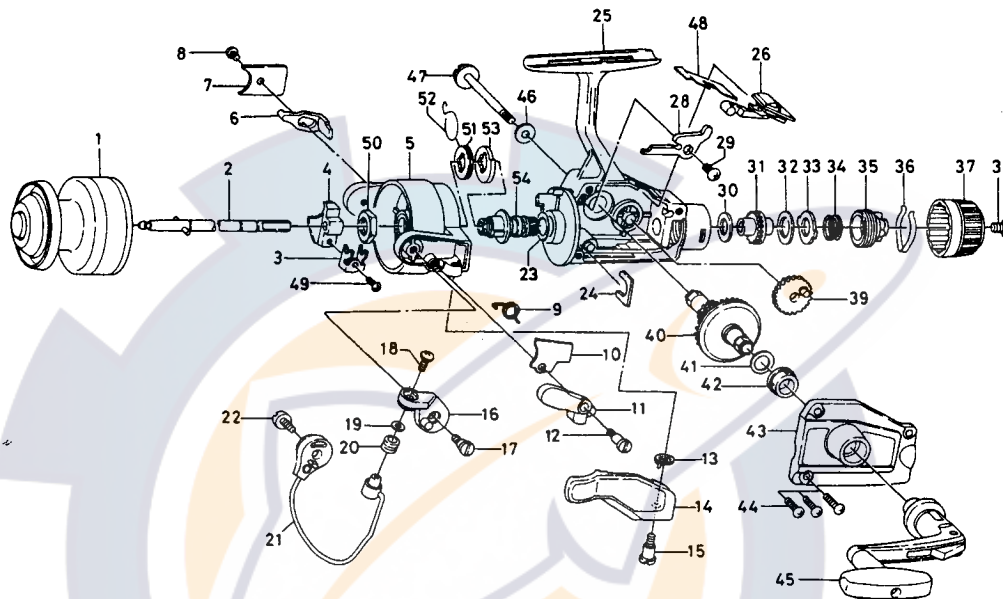

SPINNING REEL ASA1055/1355/AGS555

Key No.	Parts No.	Parts Name	Key No.	Parts No.	Parts Name
1	B76-6201	Spool	33	B49-0101	Drag washer C
2	B74-8201	Main shaft	34	141-8721	Drag knob spring
3	B81-2701	Oscillating slider retainer	35	B74-7603	Drag screw
4	B67-6301	Oscillating slider	36	B74-7701	Drag washer spring
5	B82-1103	Rotor	37	B82-5504	Drag knob
6	B76-2901	Bail kick lever	38	352-1103	Drag knob screw
7	B74-7301	Bail kick lever cover	39	413-4501	Oscillating gear
8	352-0402	Bail kick lever cover screw	40	B74-8001	Drive gear
9	B67-4501	Bail spring	41	373-7800	Drive gear washer
10	B74-6901	Bail spring cover	42	B12-9002	Bearing
11	B67-4901	Trigger plate	43	B74-8406	Body cover
12	B68-8801	Bail spring cover screw A	44	351-6407	Body cover screw
13	B67-5201	Trigger spring	45	B76-3101	Handle
14	B67-5102	Trigger lever	46	372-3501	Handle washer
15	B68-8801	Trigger screw	47	B62-4703	Handle screw
16	B67-4601	Arm lever	48	B79-0101	Anti-reverse lever spring
17	B67-4701	Arm lever screw	49	351-1804	Oscillating slider screw
18	B67-9301	Bail screw	50	B10-5701	Rotor nut
19	B55-4301	Bail washer	51	B89-8401	Collar
20	250-3921	Line roller	52	B89-8501	Anti-reverse claw spring
21	B76-1501	Bail	53	B74-6702	Ratchet
22	B68-8701	Bail holder screw	54	B89-4601	Pinion gear
23	372-8600	Rotor washer			
24	B60-3801	Pinion retainer			
25	B74-5806	Body			
26	B84-8901	Anti-reverse lever			
28	B89-8301	Anti-reverse claw			
29	351-6102	Anti-reverse claw screw			
30	B48-9901	Drag washer A			
31	B74-7401	Click gear			
32	B76-0501	Drag washer B			

ASA1355 Special Parts		
* 1		Spool
* 5		Rotor
6	B74-7201	Bail kick lever
21	B74-7001	Bail
+25		Body
* 43		Body cover

*Order by model and part name due to color change.